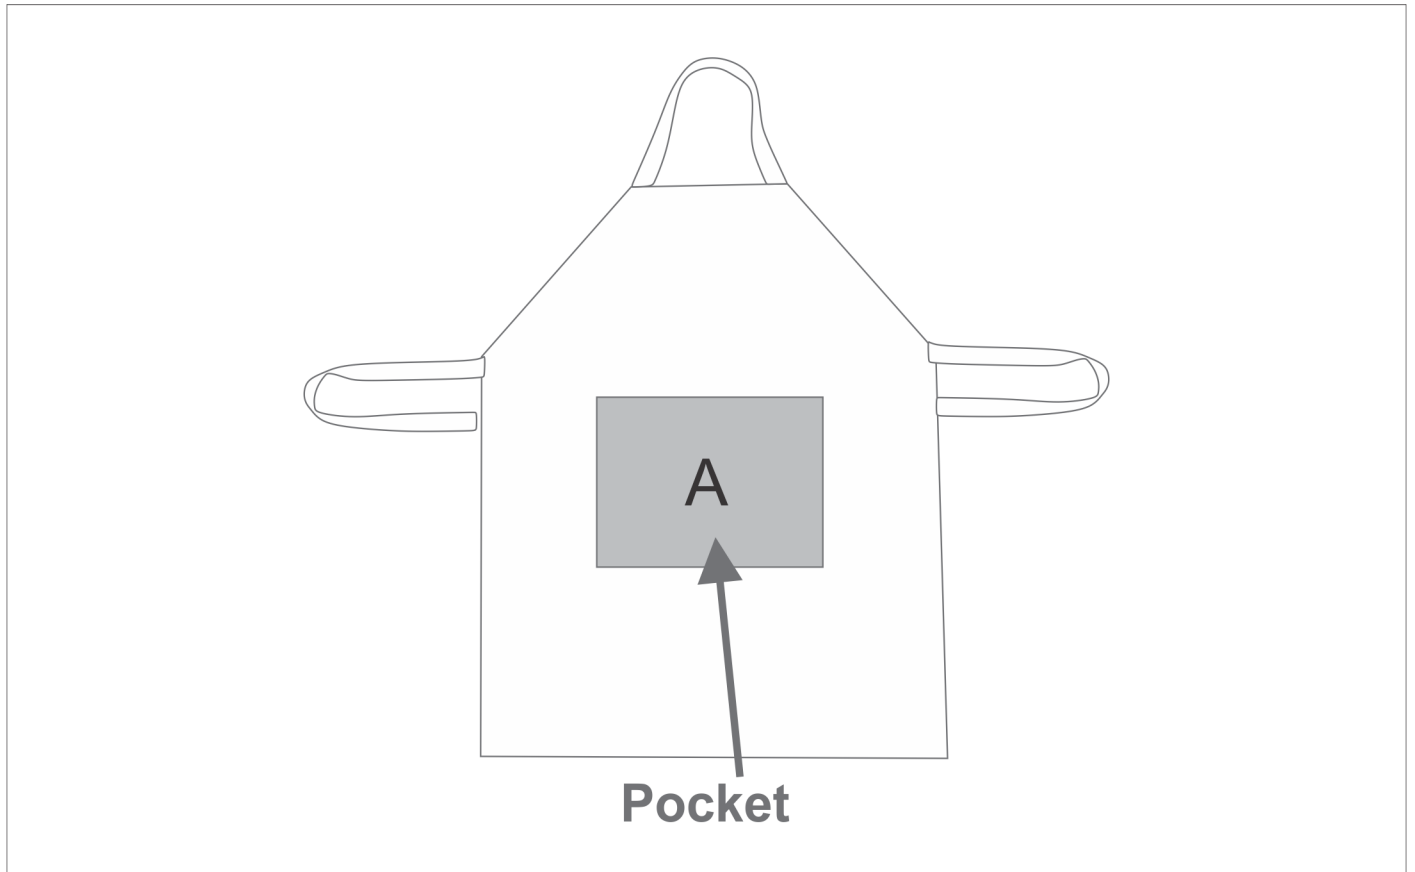

SG-HP-11-G

PPS Hoppla Grillmaster Apron

Need to know:

- Includes 1-Position Sublimation (setup fees apply)
- **Please Note: We cannot guarantee 100% logo Alignment on all Brandable Panels.**

Branding Options:

Position A

1. Custom Sublimation A (CPSUB-A)
Full Colour
Size: 310mm wide x 230mm high